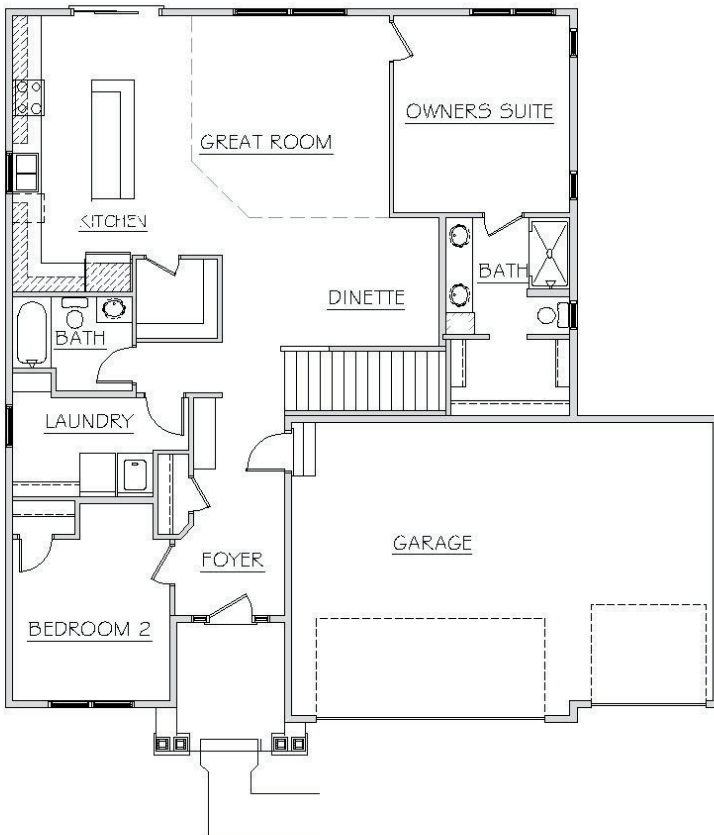

The Fairhaven

Tailor this plan or yours
Your Home...Your way!

3

3

3

RAMBLER
STYLE HOME

2,430 FINISHED
SQ FT

PARTIAL FINISHED
LOWER LEVEL

Home and community information including but not limited to pricing, plans, features, availability, amenities are all subject to change prior to sale at any time without notice or obligation. Pictures, colors, features, plans and sizes are for illustration purposes only and may vary from homes as built. All dimensions are approximate. Fieldstone Family Homes, Inc has no control or responsibility as to school changes or assignments, buyer should investigate. Photography, videos and plans are all intellectual property of ©2008 Fieldstone Family Homes, Inc. All homes are constructed by Fieldstone Family Homes, Inc.- MN Lic: BC631164, WI Lic: DC-070800080

CONTACT DETAILS

952-469-8800
FieldstoneFamilyHomes.com
Info@FieldstoneFamilyHomes.com

952-985-7253
FieldstoneRES.com
Info@FieldstoneRES.com

801 Cliff Rd E; Suite 135 Burnsville, MN 55337

FIELDSTONE
FAMILY HOMES, INC

FIELDSTONE
REAL ESTATE SPECIALISTS