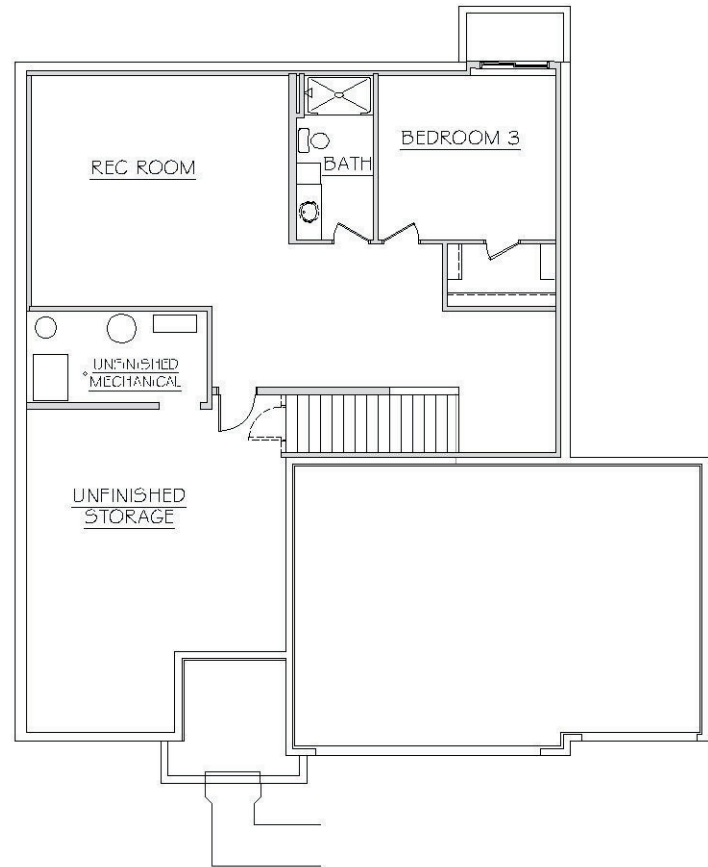

LOWER LEVEL