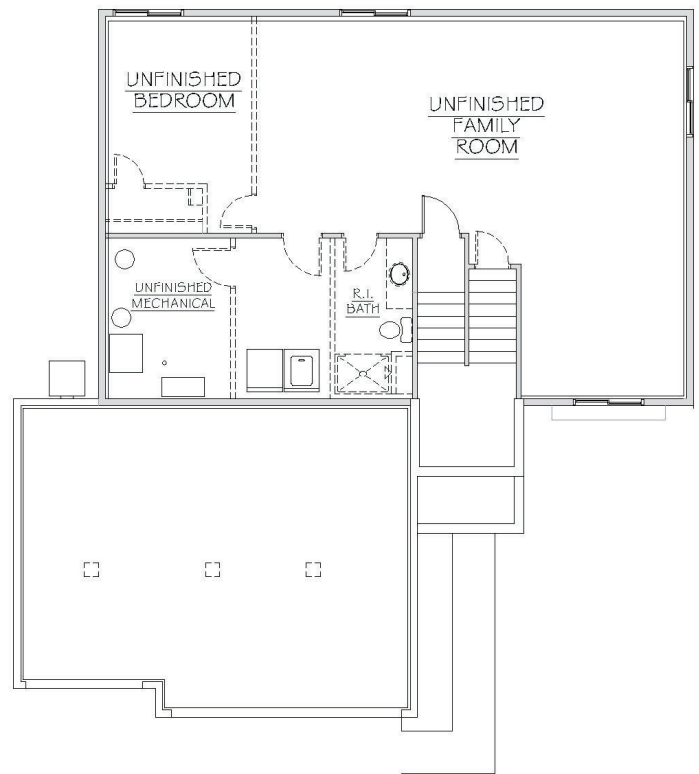

LOWER LEVEL