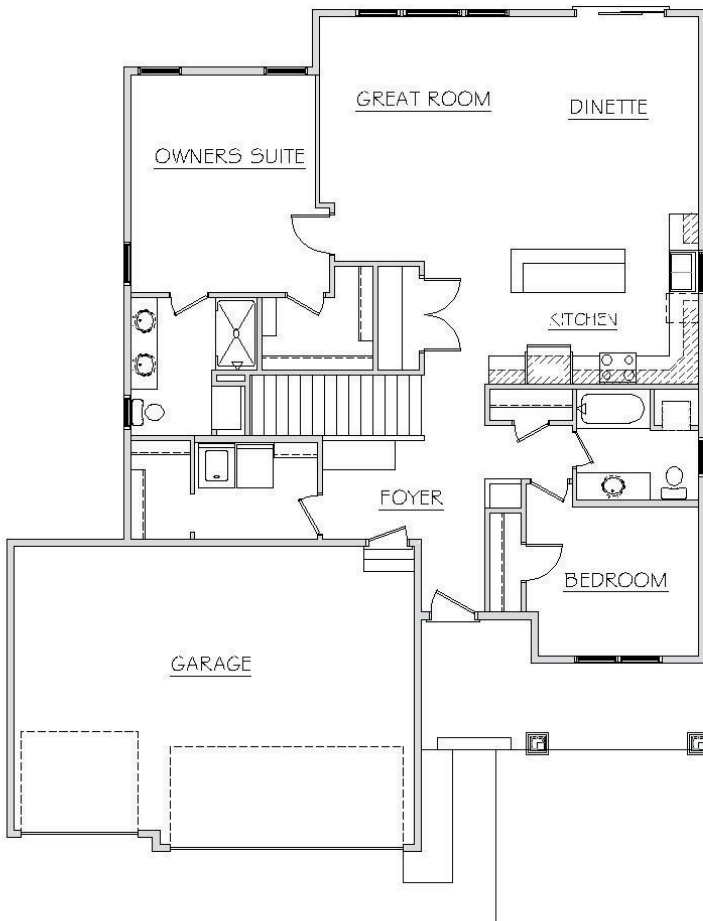

The Majestic

Tailor this plan or yours
Your Home...Your way!

3

3

3

RAMBLER
STYLE HOME

2,560 FINISHED
SQ FT

FINISHED
LOWER LEVEL

MAIN LEVEL

LOWER LEVEL

Home and community information including but not limited to pricing, plans, features, availability, amenities are all subject to change prior to sale at any time without notice or obligation. Pictures, colors, features, plans and sizes are for illustration purposes only and may vary from homes as built. All dimensions are approximate. Fieldstone Family Homes, Inc has no control or responsibility as to school changes or assignments, buyer should investigate. Photography, videos and plans are all intellectual property of ©2008 Fieldstone Family Homes, Inc. All homes are constructed by Fieldstone Family Homes, Inc.- MN Lic: BC631164, WI Lic: DC-070800080