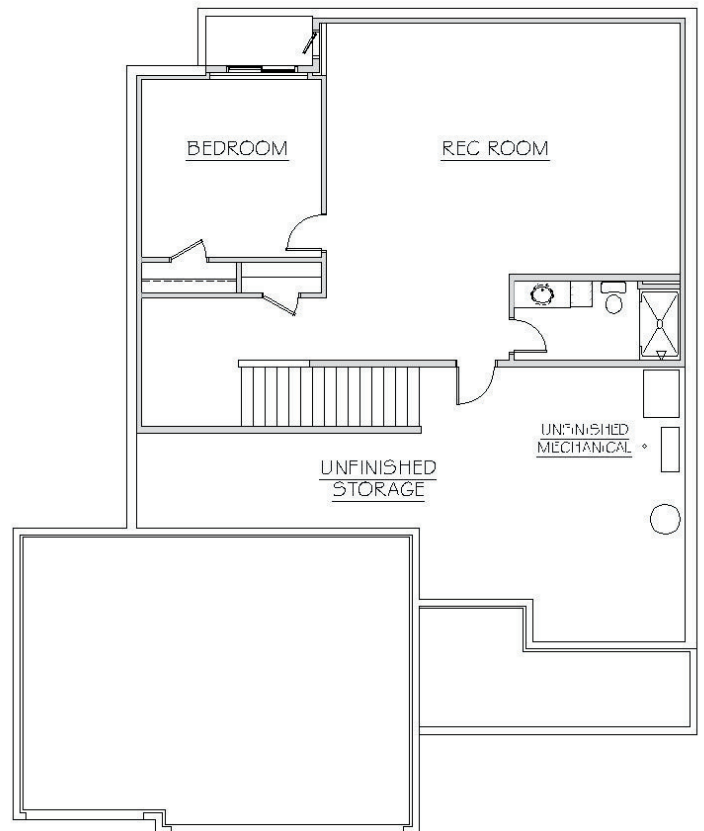

LOWER LEVEL