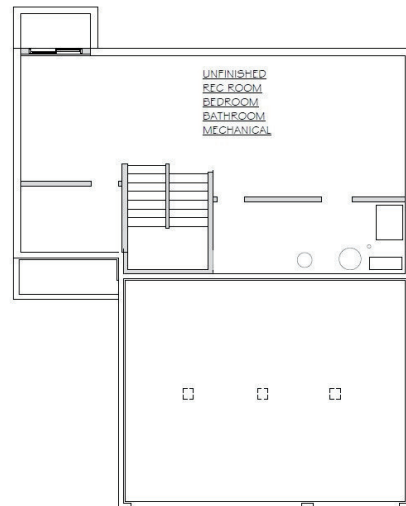

The Spruce

Executive Series

Your Home...your way...from our Family to yours!

-  4
-  3
-  3

TWO STORY
STYLE HOME

1,700 FINISHED
SQ FT

UNFINISHED
LOWER LEVEL

MAIN LEVEL

UPPER LEVEL

LOWER LEVEL

Home and community information including but not limited to pricing, plans, features, availability, amenities are all subject to change prior to sale at any time without notice or obligation. Pictures, colors, features, plans and sizes are for illustration purposes only and may vary from homes as built. All dimensions are approximate. Fieldstone Family Homes, Inc has no control or responsibility as to school changes or assignments, buyer should investigate. Photography, videos and plans are all intellectual property of ©2008 Fieldstone Family Homes, Inc. All homes are constructed by Fieldstone Family Homes, Inc- MN Lic: BC631164, WI Lic: DC-07080080